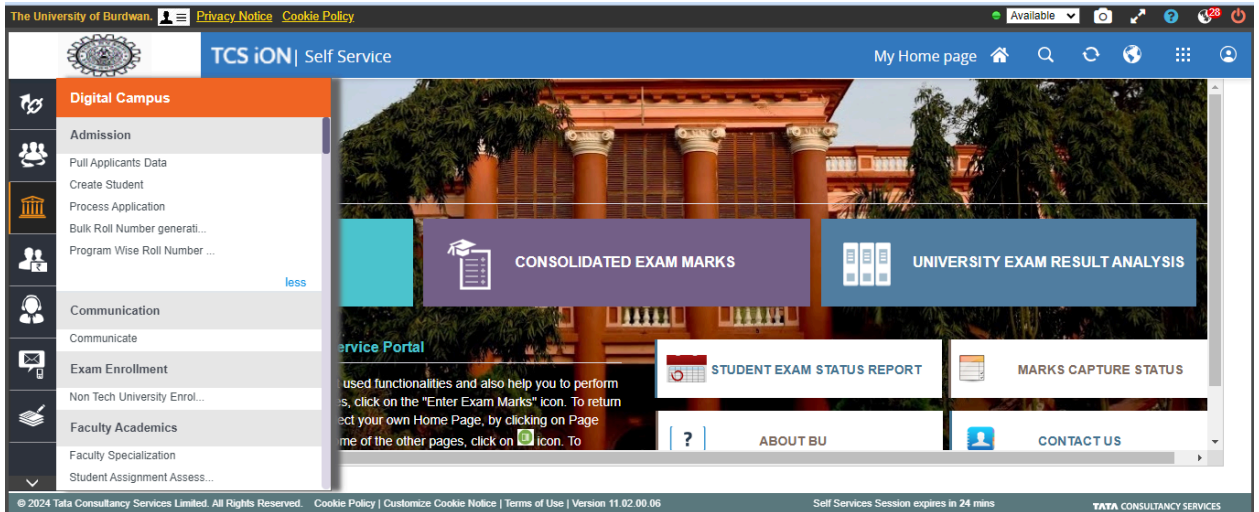

Admission and Support

1. Admission (Link - <https://cdn4.digialm.com/dotcom/TCSSMB/Login/login.html> | Admission Module)

Description : Admission profile created for managing applications and seat allocation.

User Page

Admin Page

Admission and Support

2. Student Admission & Support (<https://www.tcsion.com/SelfServices/>)

Description : Student's homepage after admission and other facilities (admission falls under Admission Module)