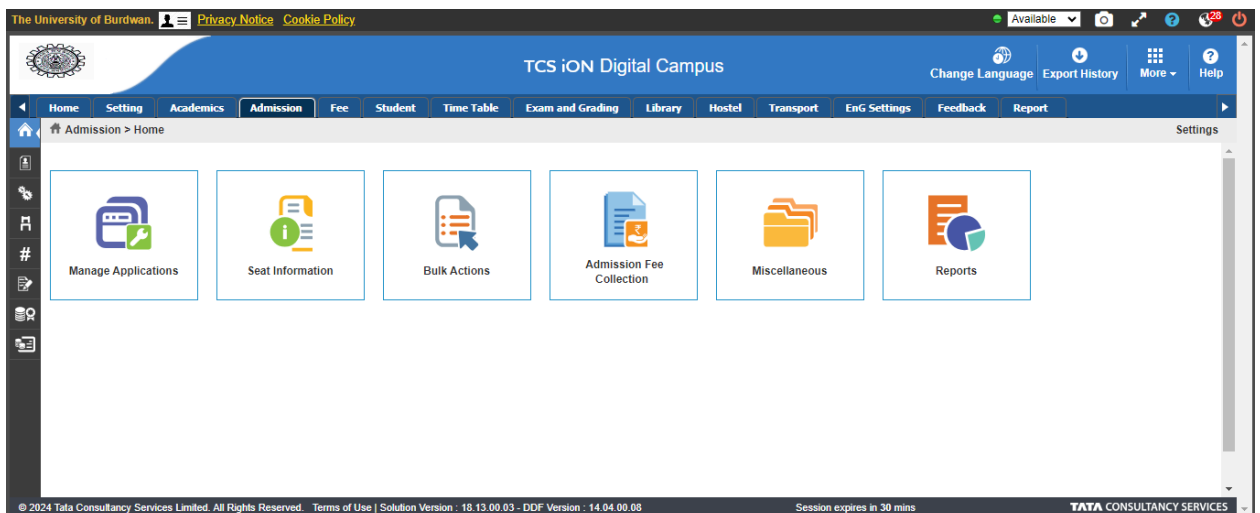

Admission and Support

1. Admission (Link - <https://cdn4.digialm.com/dotcom/TCSSMB/Login/login.html> | Admission Module)

Description : Admission profile created for managing applications and seat allocation.

User Page

Admin Page

Admission and Support

2. Student Admission & Support (<https://www.tcsion.com/SelfServices/>)

Description : Student's homepage after admission and other facilities (admission falls under Admission Module)